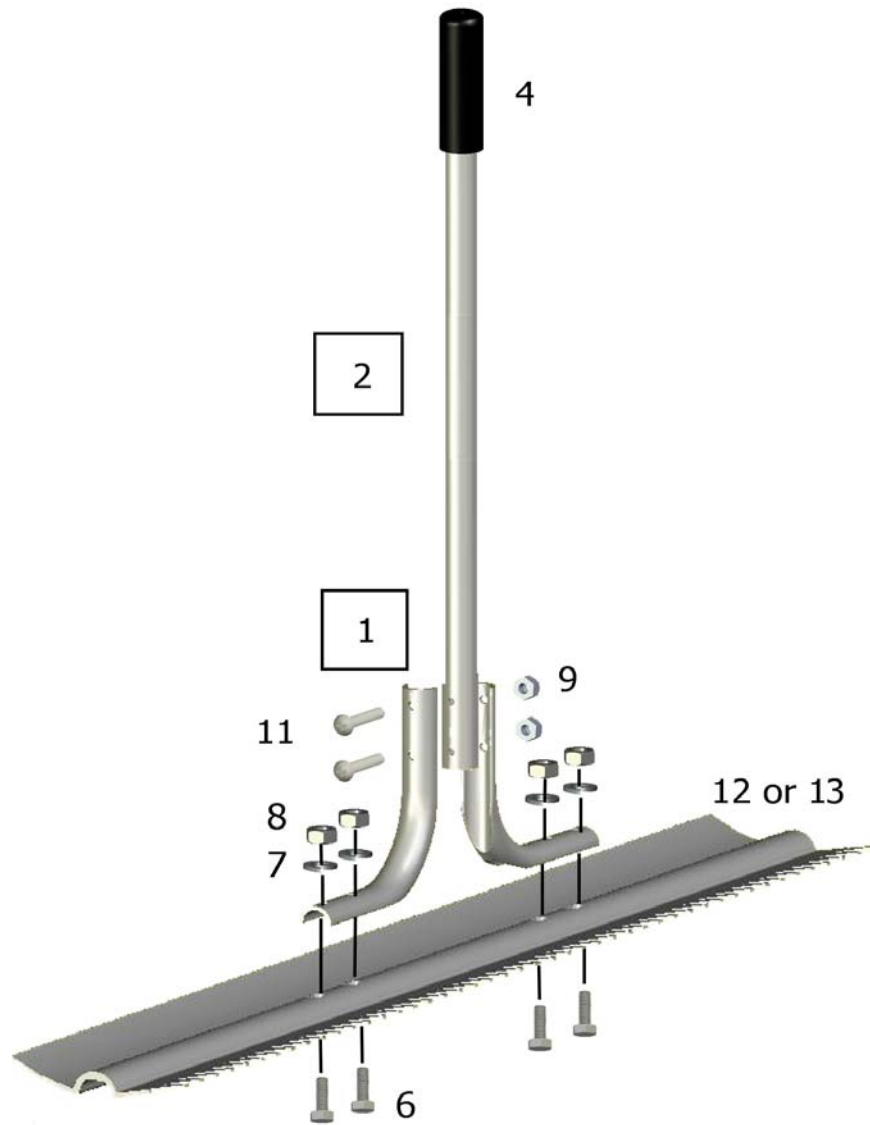

# Proline Lute Scarifiers #SCR04 (30") #SCR05(48")

Ref No.	Part Number	Description	Qty
4	HAN3031	Handle Grip Black	1
6	FAS010N034HEXZN	1/4" X 3/4" Hex Head Bolt SS	4
7	FAS04014000LOCSS	1/4" Lock Washer SS	4
8	FAS02014000HEXSS	1/4" Hex Nut SS	4
9	FAS02N10000STPZN	10-24 Elastic Stop Nut	2
11	FAS03316113STVZN	3/16" X 1-3/4" Stove Bolt	2
12	BLD0130	30" Lute Blade Only	1
13	BLD0148	48" Lute Blade Only	1

# Assembly Packages

Ref No.	Part Number	Description	QTY
<b>1</b>	<b>SCR06K</b>	<b>Aluminum Corner Bracket Assembly Includes:</b>	<b>1</b>
	FAS01014034HEXZN	4 1/4" X 3/4" Hex Head Bolt SS	
	FAS04014000LOCSS	4 1/4" Lock Washer SS	
	FAS02014000HEXSS	4 1/4" Hex Nut SS	
	FAS02N10000STPZN	2 10-24 Elastic Stop Nut	
	FAS03316134STVZN	2 3/16" X 1-3/4" Stove Bolt	
<b>2</b>	<b>HAN0502</b>	<b>Lute Handle Assembly Includes:</b>	<b>1</b>
	HAN3031	1 Handle Grip Black	
<b>3</b>	<b>FAS3002</b>	<b>Lute Hardware Package Includes:</b>	<b>1</b>
	FAS01014034HEXZN	4 1/4" X 3/4" Hex Head Bolt SS	
	FAS04014000LOCSS	4 1/4" Lock Washer SS	
	FAS02014000HEXSS	4 1/4" Hex Nut SS	
	FAS02N10000STPZN	2 10-24 Elastic Stop Nut	
	FAS03316134STVZN	2 3/16" X 1-3/4" Stove Bolt	