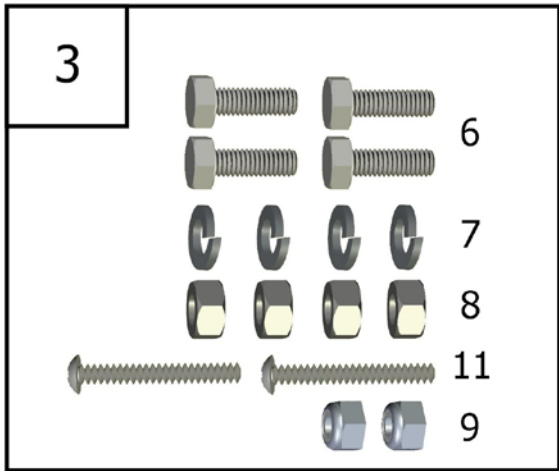

# Proline Lute Scarifiers #SCR04 (30") #SCR05(48")

Ref No.	Part Number	Description	Qty
4	HAN3031	Handle Grip Black	1
6	FAS010N034HEXZN	1/4" X 3/4" Hex Head Bolt SS	4
7	FAS04014000LOCSS	1/4" Lock Washer SS	4
8	FAS02014000HEXSS	1/4" Hex Nut SS	4
9	FAS02N10000STPZN	10-24 Elastic Stop Nut	2
11	FAS03316113STVZN	3/16" X 1-3/4" Stove Bolt	2
12	BLD0130	30" Lute Blade Only	1
13	BLD0148	48" Lute Blade Only	1

# Assembly Packages

Ref No.	Part Number	Description	QTY
<b>1</b>	<b>SCR06K</b>	<b>Aluminum Corner Bracket Assembly Includes:</b>	<b>1</b>
	FAS01014034HEXZN	4 1/4" X 3/4" Hex Head Bolt SS	
	FAS04014000LOCSS	4 1/4" Lock Washer SS	
	FAS02014000HEXSS	4 1/4" Hex Nut SS	
	FAS02N10000STPZN	2 10-24 Elastic Stop Nut	
	FAS03316134STVZN	2 3/16" X 1-3/4" Stove Bolt	
<b>2</b>	<b>HAN0502</b>	<b>Lute Handle Assembly Includes:</b>	<b>1</b>
	HAN3031	1 Handle Grip Black	
<b>3</b>	<b>FAS3002</b>	<b>Lute Hardware Package Includes:</b>	<b>1</b>
	FAS01014034HEXZN	4 1/4" X 3/4" Hex Head Bolt SS	
	FAS04014000LOCSS	4 1/4" Lock Washer SS	
	FAS02014000HEXSS	4 1/4" Hex Nut SS	
	FAS02N10000STPZN	2 10-24 Elastic Stop Nut	
	FAS03316134STVZN	2 3/16" X 1-3/4" Stove Bolt	