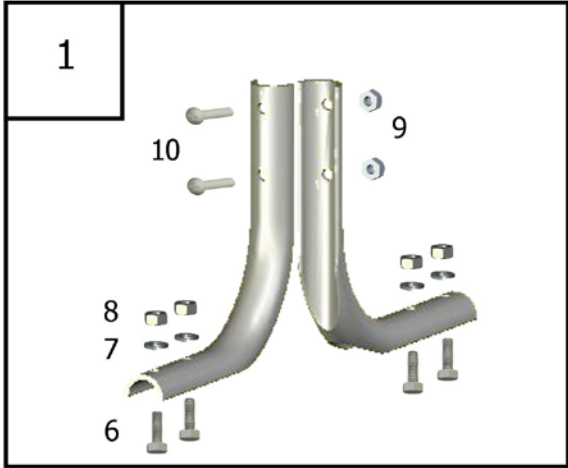

# Proline Lute Scarifiers #SCR04 (30") #SCR05(48")

Ref No.	Part Number	Description	Qty
4	HAN3031	Handle Grip Black	1
6	FAS010N034HEXZN	1/4" X 3/4" Hex Head Bolt SS	4
7	FAS04014000LOCSS	1/4" Lock Washer SS	4
8	FAS02014000HEXSS	1/4" Hex Nut SS	4
9	FAS02N10000STPZN	10-24 Elastic Stop Nut	2
11	FAS03316113STVZN	3/16" X 1-3/4" Stove Bolt	2
12	BLD0130	30" Lute Blade Only	1
13	BLD0148	48" Lute Blade Only	1

# Assembly Packages

Ref No.	Part Number	Description	QTY
<b>1</b>	<b>SCR06K</b>	<b>Aluminum Corner Bracket Assembly Includes:</b>	<b>1</b>
	FAS01014034HEXZN	4 1/4" X 3/4" Hex Head Bolt SS	
	FAS04014000LOCSS	4 1/4" Lock Washer SS	
	FAS02014000HEXSS	4 1/4" Hex Nut SS	
	FAS02N10000STPZN	2 10-24 Elastic Stop Nut	
	FAS03316134STVZN	2 3/16" X 1-3/4" Stove Bolt	
<b>2</b>	<b>HAN0502</b>	<b>Lute Handle Assembly Includes:</b>	<b>1</b>
	HAN3031	1 Handle Grip Black	
<b>3</b>	<b>FAS3002</b>	<b>Lute Hardware Package Includes:</b>	<b>1</b>
	FAS01014034HEXZN	4 1/4" X 3/4" Hex Head Bolt SS	
	FAS04014000LOCSS	4 1/4" Lock Washer SS	
	FAS02014000HEXSS	4 1/4" Hex Nut SS	
	FAS02N10000STPZN	2 10-24 Elastic Stop Nut	
	FAS03316134STVZN	2 3/16" X 1-3/4" Stove Bolt	